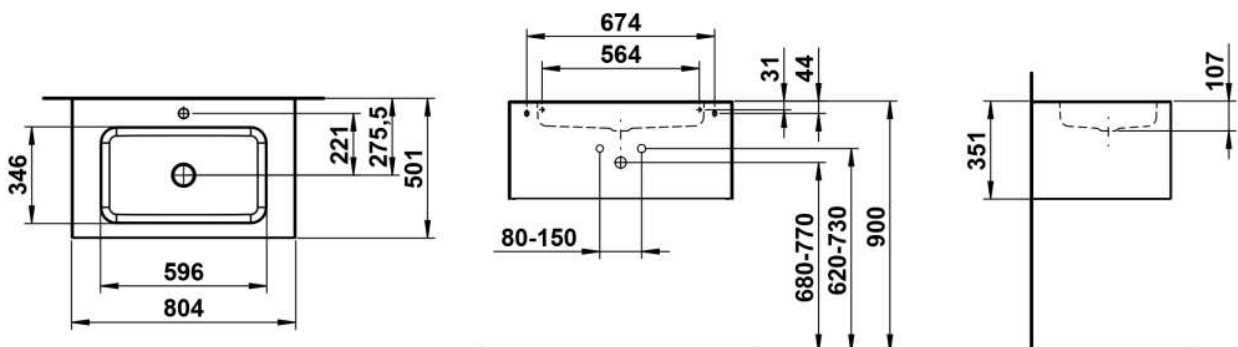

FOLIO

Washplace, wall-hung, glazed steel, with tap bank, with one tap hole, centered, without overflow, including fixing set, drain valve

DIMENSIONS

Length	804 mm
Width	500 mm
Height	350 mm

COLOUR AND FINISH

Glazed base

Installation type : Wall-hung

Internal Shape : 6 - Rectangular

Material : Glazed steel

Net weight (kg) : 42.5

Overflow type : Standard

Plug and Waste : Included

Shape : Rectangular

Taphole configuration : No tapholes

Trap : Included

Waste : Included

Weight (Kg) : 42.5

Without overflow

TECHNICAL DRAWINGS

FOLIO

FOLIO is more than just a washbasin. It is a composition—the perfect fusion of form, function, and material. FOLIO doesn't merely integrate into a space; it redefines it.

Its clear geometry, minimal radii, and flat surfaces are the result of high-precision craftsmanship. A 3 mm-thin cover made of glazed steel folds precisely around the washbasin—enveloping it like a delicate sheet—telling a story of artisanal precision and intelligent design with every touch.