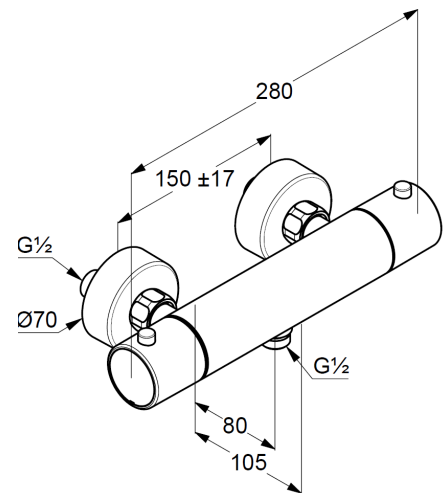

Technische Daten/ Technical Data

KLUDI OBJEKTA

thermostatic shower mixer
DN 15

Ref.: 352000538

Finishes:
05 chrome

Product description
Manufacturer KLUDI GmbH & Co. KG
Typ: KLUDI OBJEKTA
thermostatic shower mixer
Ref.: 352000538

thermostatic shower mixer
wall mounted
temperature handle with hot water safety at 40°C
optional temperature limiter at 43°C included
valve handle with 50% water consumption
protected against back flow
shower outlet G1/2
ceramic headparts 180°
flow rate at 3 bar 18 l/min.
S-unions G1/2 x G3/4
with dirt-catcher sieve

Produktabbildung/ Product picture

Maßzeichnung/ Dimensional drawing

Durchfluss/ Flow rate