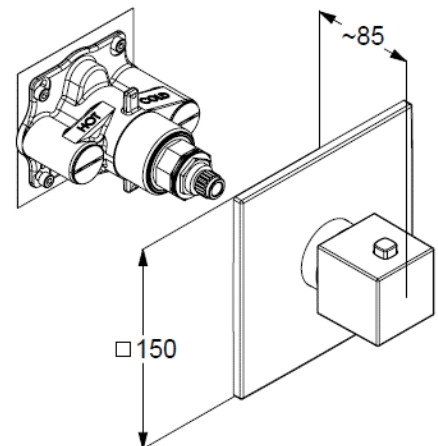

Maßzeichnung/ Dimensional drawing