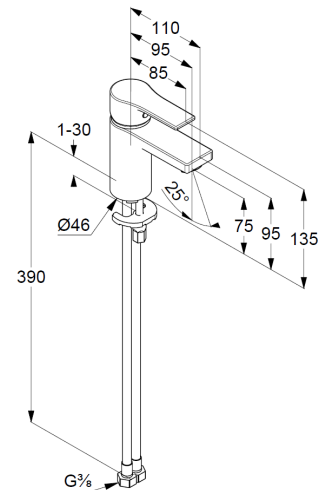

Technische Daten/ Technical Data

KLUDI ZENTA SL, SmartStart
single lever basin mixer 75
DN 15

Ref.: 483890565WR4

Finishes:
05 chrome

Product description
Manufacturer KLUDI GmbH & Co. KG
Typ: KLUDI ZENTA SL, SmartStart
single lever basin mixer 75
Ref.: 483890565WR4

basin mixer
single lever mixer
1-hole mounted
solid handle, metal
aerator M24 PCA
ceramic cartridge with hot water safety device
middle position cold water
flow rate at 3 bar 3,8 l/min.
flexible hoses G3/8 DVGW approved
rapid installation set
EU taxonomy: max. 6 l/min. -
Substantial Contribution (SC) possible

Produktabbildung/ Product picture

Maßzeichnung/ Dimensional drawing

Durchfluss/ Flow rate