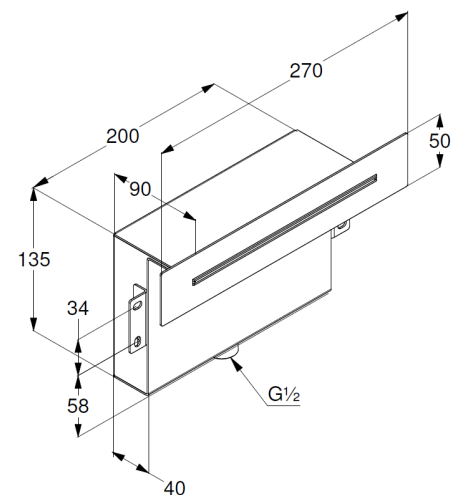

Technische Daten/ Technical Data

KLUDI-ASANA
head shower 1 S
DN 15

Ref.: 6950039-00

Finishes:
39 matt black

Product description
Manufacturer KLUDI GmbH & Co. KG
Typ: KLUDI-ASANA
head shower 1 S
Ref.: 6950039-00

only for in-wall-installation
waterfall
flow rate at 3 bar > 45 l/min.
fixed spout
connection G1/2

Produktabbildung/ Product picture

Maßzeichnung/ Dimensional drawing

Durchfluss/ Flow rate