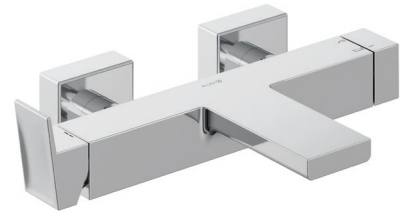

Technische Daten/ Technical Data

KLUDI DECUS

single lever bath-and shower mixer
DN 15

Ref.: 546910575

Finishes:
05 chrome

Product description
Manufacturer KLUDI GmbH & Co. KG
Typ: KLUDI DECUS
single lever bath-and shower mixer
Ref.: 546910575

bath-and shower mixer
single lever mixer
wall mounted
diverter as rotary ceramic valve
solid lever, metal
aerator, S-Pointer M24 laminar
protected against back flow
shower outlet G1/2
ceramic cartridge with hot water safety device
flow rate bath at 3 bar 20 l/min.
flow rate shower at 3 bar 18 l/min.
S-unions G1/2 x G3/4

Produktabbildung/ Product picture