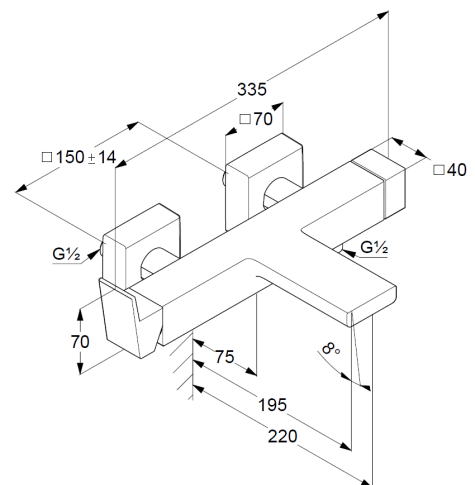

Technische Daten/ Technical Data

KLUDI DECUS

single lever bath-and shower mixer
DN 15

Ref.: 546910575

Finishes:
05 chrome

Product description
Manufacturer KLUDI GmbH & Co. KG
Typ: KLUDI DECUS
single lever bath-and shower mixer
Ref.: 546910575

bath-and shower mixer
single lever mixer
wall mounted
diverter as rotary ceramic valve
solid lever, metal
aerator, S-Pointer M24 laminar
protected against back flow
shower outlet G1/2
ceramic cartridge with hot water safety device
flow rate bath at 3 bar 20 l/min.
flow rate shower at 3 bar 18 l/min.
S-unions G1/2 x G3/4

Produktabbildung/ Product picture

Maßzeichnung/ Dimensional drawing

Durchfluss/ Flow rate