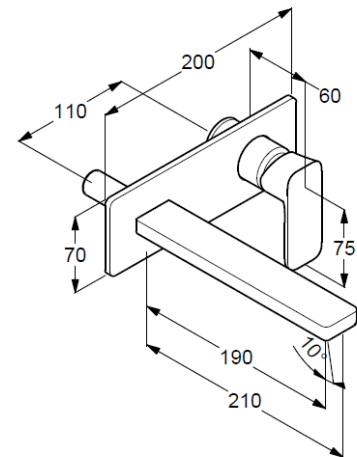

concealed single lever basin mixer  
projection 210mm  
trim set without pre-installation set  
for pre installation set KLUDI Ref.: 38241  
wall mounted  
solid lever, metal  
aerator, S-Pointer M24 PCA  
flow rate at 3 bar 4,5 l/min.  
fixed spout  
EU taxonomy: max. 6 l/min. -  
Substantial Contribution (SC) possible

### Maßzeichnung/ Dimensional drawing