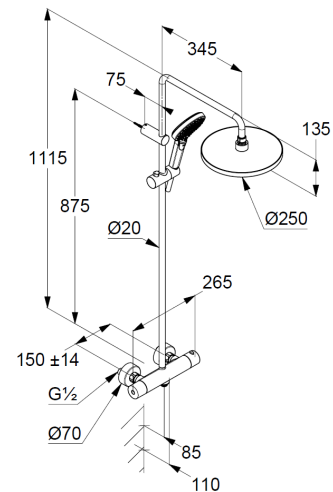

thermostatic shower mixer  
wall mounted  
with ceramic shut-off valve 90°/90°  
temperature handle with hot water safety at 40°C  
shower outlet G1/2  
protected against back flow  
with integrated back flow preventer  
S-unions G1/2 x G3/4  
with dirt-catcher sieve  
with fixing material  
height-adjustable hand shower hook  
for rigid wall mounted

hand shower 3 S  
flow rate at 3 bar 15 l/min.  
(with possibility of limiting to 9 l/min.)  
3 spray pattern  
Body/Hair/Skin  
with cleaning system  
connection G1/2  
sieve seal

shower hose  
plastic coated  
with metal-effect  
with conical nuts  
anti twist  
G1/2 x G1/2 x 1600mm

head shower 1 S  
1 spray pattern  
with cleaning system  
connection G1/2  
with ball joint  
Ø 250mm  
sieve seal

### Maßzeichnung/ Dimensional drawing