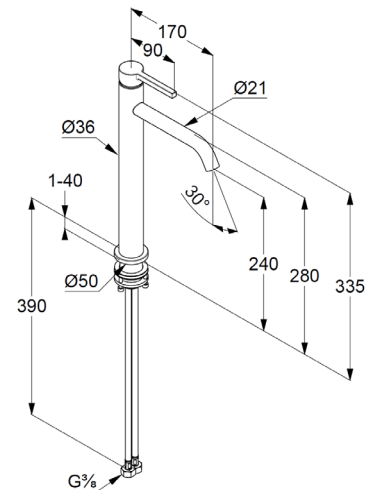

aerator, S-Pointer M18,5 PCA

ceramic cartridge

flow rate at 3 bar 4,5 l/min.

fixed spout

flexible hoses G3/8 DVGW approved

shank-fixing

without pop up waste

EU taxonomy: max. 6 l/min. -

### Produktabbildung/ Product picture

### Maßzeichnung/ Dimensional drawing