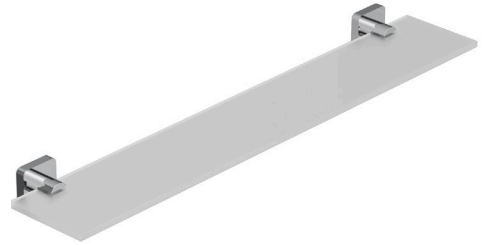

Technische Daten/ Technical Data

KLUDI-VELA S
glass shelf

Ref.: 2597305

Finishes:
05 chrome

Product description
Manufacturer KLUDI GmbH & Co. KG
Typ: KLUDI-VELA S
glass shelf
Ref.: 2597305

glass shelf
wall mounted (screws or gluing)
with fixing material screws and dowels
glue-set Ref. 94006800-00 order separately
wall holder metal

Produktabbildung/ Product picture

Maßzeichnung/ Dimensional drawing