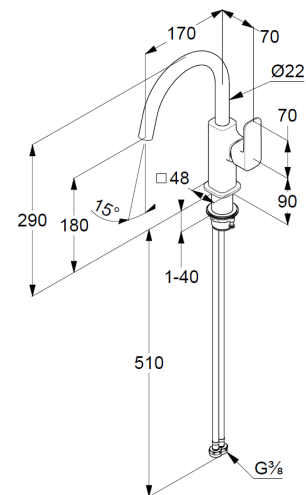

Technische Daten/ Technical Data

KLUDI RENON
single lever basin mixer
DN 15

Ref.: 420283975

Finishes:
39 matt black

Product description
Manufacturer KLUDI GmbH & Co. KG
Typ: KLUDI RENON
single lever basin mixer
Ref.: 420283975

basin mixer
single lever mixer
1-hole mounted
solid lever, metal
lateral actuation
swivel spout (360°)
aerator M18,5 PCA
ceramic cartridge with hot water safety device
flow rate at 3 bar 4,5 l/min.
flexible hoses G3/8 DVGW approved
shank-fixing
EU taxonomy: max. 6 l/min. -
Substantial Contribution (SC) possible

Produktabbildung/ Product picture

Maßzeichnung/ Dimensional drawing

Durchfluss/ Flow rate