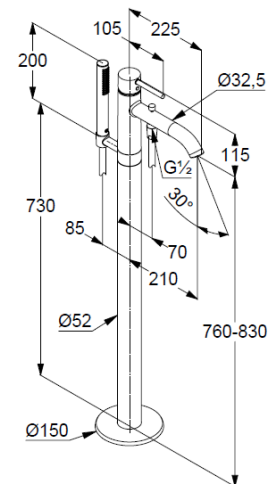

hand shower 1 S  
1 spray pattern  
volume  
with cleaning system  
sieve seal

shower hose  
plastic coated  
with conical nuts  
anti twist  
G1/2 x G1/2 x 1250 mm

### Produktabbildung/ Product picture

### Maßzeichnung/ Dimensional drawing