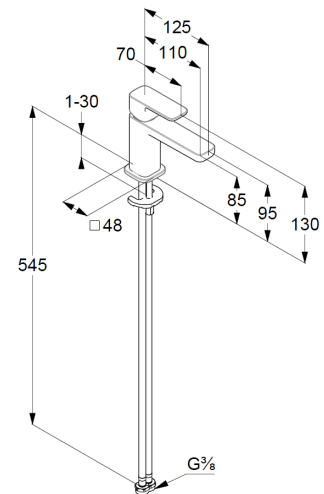

Technische Daten/ Technical Data

KLUDI RENON

single lever basin mixer 85
DN 15

Ref.: 422903975

Finishes:
39 matt black

Product description
Manufacturer KLUDI GmbH & Co. KG
Typ: KLUDI RENON
single lever basin mixer 85
Ref.: 422903975

basin mixer
single lever mixer
1-hole mounted
solid lever, metal
aerator M18,5 PCA
ceramic cartridge with hot water safety device
flow rate at 3 bar 4,5 l/min.
flexible hoses G3/8 DVGW approved
rapid installation set
EU taxonomy: max. 6 l/min. -
Substantial Contribution (SC) possible

Produktabbildung/ Product picture

Maßzeichnung/ Dimensional drawing

Durchfluss/ Flow rate