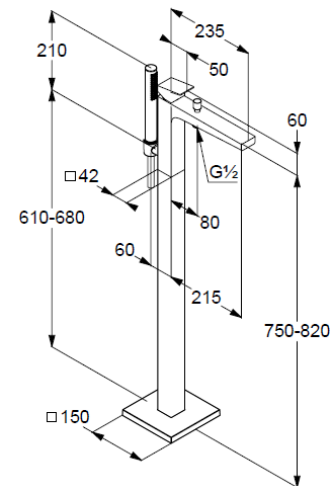

sieve seal

shower hose

plastic coated

with conical nuts

anti twist

G1/2 x G1/2 x 1250mm

Produktabbildung/ Product picture

Maßzeichnung/ Dimensional drawing