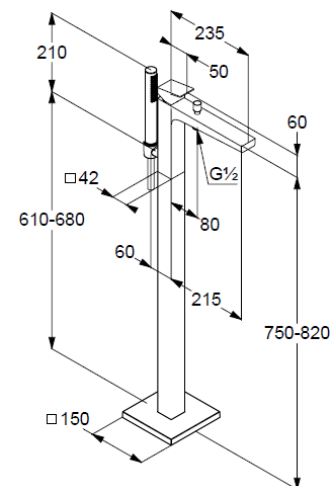

sieve seal

shower hose

plastic coated

with conical nuts

anti twist

G1/2 x G1/2 x 1250mm

### Produktabbildung/ Product picture

### Maßzeichnung/ Dimensional drawing