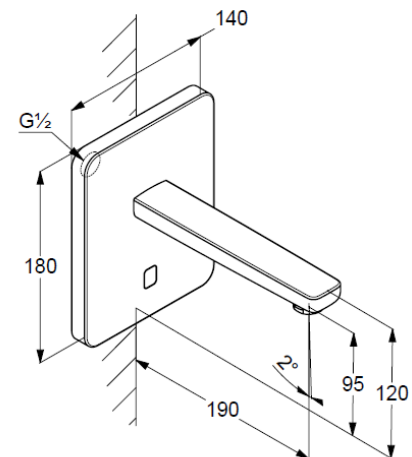

Technische Daten/ Technical Data

KLUDI ZENTA SL

electronic controlled basin mixer
trim set
190 mm

Ref.: 3850205

Finishes:
05 chrome

Product description

Manufacturer KLUDI GmbH & Co. KG
Typ: KLUDI ZENTA SL
electronic controlled basin mixer
Ref.: 3850205

electronic controlled basin mixer
6V battery or 230V main adapter
trim set without pre-installation set
for pre-installation set KLUDI Art. Nr. 38003 and 38004
for cold water or mixed water
mixing shaft with temperature handle
optical object registration
aerator, S-Pointer M24 PCA
flow rate at 3 bar 5 l/min.
activation optoelectrical
maximum water run-time ca. 2 minutes
safety class IP65
hygienic flushing

Produktabbildung/ Product picture

Maßzeichnung/ Dimensional drawing

Durchfluss/ Flow rate