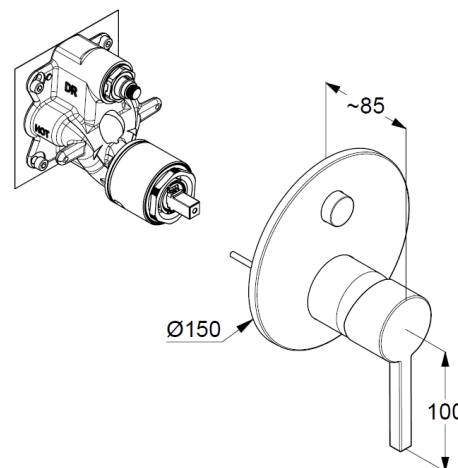

trim set with functional unit

wall mounted

PUSH&SWITCH diverter

automatic diverter: shower/bath

solid lever, metal

protected against back flow

ceramic cartridge with hot water safety device

flow rate bath at 3 bar 25 l/min.

### Maßzeichnung/ Dimensional drawing