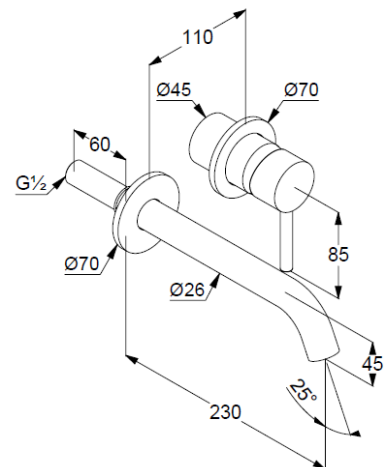

Technische Daten/ Technical Data

KLUDI BOZZ

concealed single lever basin mixer
DN 15

Ref.: 382450576

Finishes:
05 chrome

Product description

Manufacturer KLUDI GmbH & Co. KG

Typ: KLUDI BOZZ

concealed single lever basin mixer

Ref.: 382450576

concealed single lever basin mixer

projection 230mm

trim set without pre-installation set

for pre-installation set KLUDI Ref.: 38243

wall mounted

solid lever, metal

aerator, S-Pointer M24 PCA

flow rate at 3 bar 5 l/min.

fixed spout

EU taxonomy: max. 6 l/min. -

Substantial Contribution (SC) possible

Produktabbildung/ Product picture

Maßzeichnung/ Dimensional drawing

Durchfluss/ Flow rate