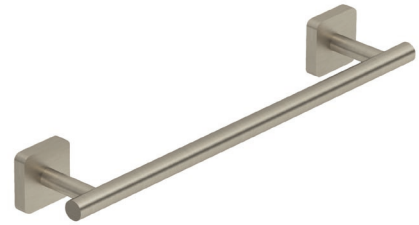

Technische Daten/ Technical Data

KLUDI-VELA S
hand towel holder

Ref.: 25962N5

Finishes:
N5 Stainless Brushed Nickel PVD

Product description
Manufacturer KLUDI GmbH & Co. KG
Typ: KLUDI-VELA S
hand towel holder
Ref.: 25962N5

hand towel holder
L= 300mm
fixed
wall mounted (screws or gluing)
with fixing material screws and dowels
glue-set Ref. 94006800-00 order separately
wall holder metal

Produktabbildung/ Product picture

Maßzeichnung/ Dimensional drawing