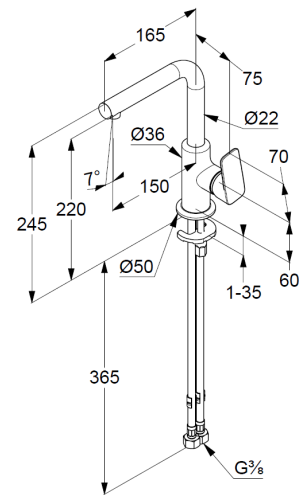

Technische Daten/ Technical Data

KLUDI PURE&STYLE
single lever basin mixer
DN 15

Ref.: 400243975

Finishes:
39 matt black

Product description
Manufacturer KLUDI GmbH & Co. KG
Typ: KLUDI PURE&STYLE
single lever basin mixer
Ref.: 400243975

basin mixer
single lever mixer
1-hole mounted
solid lever, metal
lateral actuation
aerator M16,5 PCA
ceramic cartridge
flow rate at 3 bar 7 l/min.
swivel spout (360°)
flexible hoses G3/8 DVGW approved
rapid installation set

Produktabbildung/ Product picture

Maßzeichnung/ Dimensional drawing

Durchfluss/ Flow rate