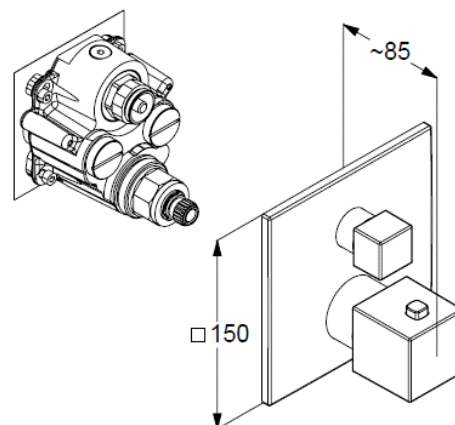

Technische Daten/ Technical Data

KLUDI DECUS

concealed thermostatic shower mixer
trim set with functional unit

Ref.: 54885N175

Finishes:

N1 Brushed Bronze PVD

Product description

Manufacturer KLUDI GmbH & Co. KG

Typ: KLUDI DECUS

concealed thermostatic shower mixer
trim set with functional unit

Ref.: 54885N175

concealed thermostatic shower mixer
trim set without pre-installation set
for pre-installation set KLUDI SLIM.BOXX Ref.: 88022
wall mounted
trim set with functional unit
with ceramic shut-off valve 90°
temperature handle with hot water safety at 40°C
flow rate at 3 bar 28 l/min.
with integrated back flow preventer

Produktabbildung/ Product picture

Maßzeichnung/ Dimensional drawing

Durchfluss/ Flow rate