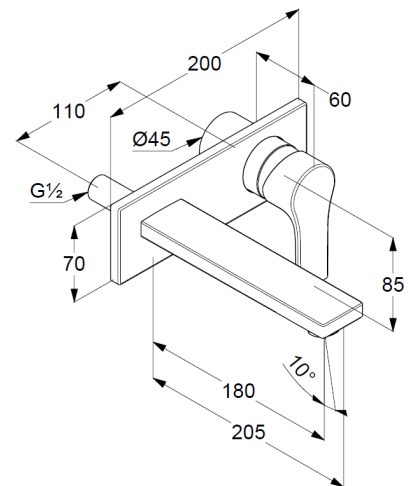

trim set without pre-installation set

for pre-installation set KLUDI Ref.: 38242

wall mounted

solid lever, metal

aerator, S-Pointer M24 PCA

flow rate at 3 bar 5 l/min.

fixed spout

EU taxonomy: max. 6 l/min. -

### Maßzeichnung/ Dimensional drawing