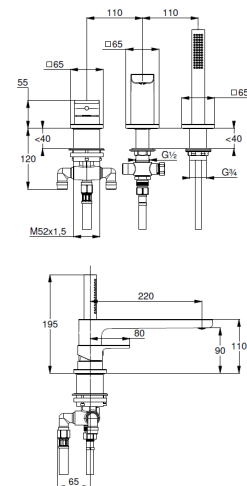

Technische Daten/ Technical Data

KLUDI RENON
bath-and shower mixer
DN 15

Ref.: 424485375

Finishes:
53 matt white

Product description
Manufacturer KLUDI GmbH & Co. KG
Typ: KLUDI RENON
bath-and shower mixer
Ref.: 424485375

3-hole bath-and shower mixer
single lever mixer
extractable hand shower
automatic diverter: shower/bath
3-hole mounted
solid lever, metal
aerator M24
protected against back flow
ceramic cartridge with hot water safety device
flow rate bath at 3 bar 23 l/min.
flow rate shower at 3 bar 13 l/min.
fixed spout
shank-fixing
without flexible high pressure supply tubes Ref.: 7544605-00
extractable hoses M15 x 1500mm

hand shower 1 S
1 spray pattern
volume
with cleaning system
sieve seal

Produktabbildung/ Product picture

Maßzeichnung/ Dimensional drawing

Durchfluss/ Flow rate