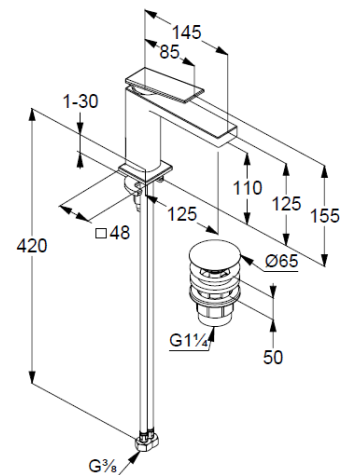

## Technische Daten/ Technical Data

KLUDI DECUS, SmartStart  
single lever basin mixer 110  
DN 15

Ref.: 542890575

Finishes:  
05 chrome

Product description  
Manufacturer KLUDI GmbH & Co. KG  
Typ: KLUDI DECUS, SmartStart  
single lever basin mixer 110  
Ref.: 542890575

basin mixer  
single lever mixer  
1-hole mounted  
solid lever, metal  
aerator, S-Pointer M18,5 PCA  
ceramic cartridge with hot water safety device  
middle position cold water  
flow rate at 3 bar 4,5 l/min.  
flexible hoses G3/8 DVGW approved  
rapid installation set  
push open waste G1 1/4  
for washbasin with overflow  
EU taxonomy: max. 6 l/min. -  
Substantial Contribution (SC) possible

### Produktabbildung/ Product picture

### Maßzeichnung/ Dimensional drawing