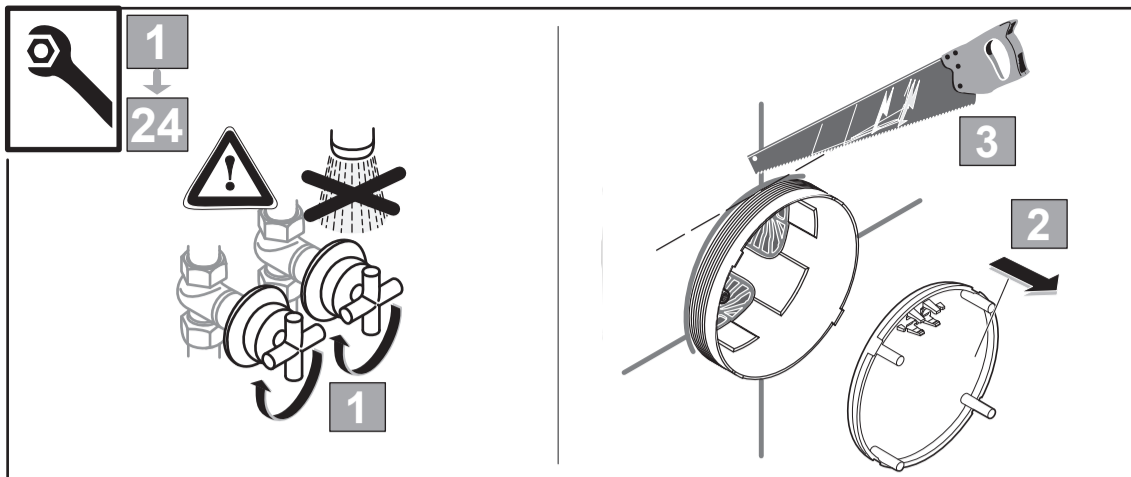

**A 7295**  
**A 7301**

**CERATHERM NAVIGO**  
**A 7295 .. A7301 ..**

**Ideal Standard**

0925 / A 869 016  
Made in Germany

**A7295**

**A7301**

Ideal Standard International NV  
 Corporate Village – Gent Building  
 Da Vincilaan 2  
 1935 Zaventem  
 Belgium  
[www.idealstandard.com](http://www.idealstandard.com)