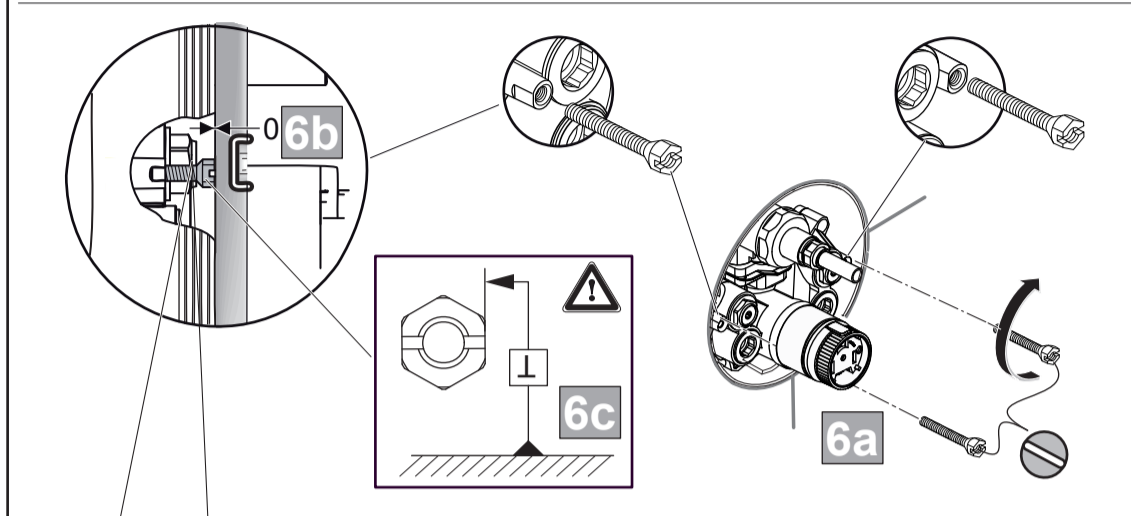

**A 7295**  
**A 7301**

**CERATHERM NAVIGO**  
**A 7295 .. A7301 ..**

**Ideal Standard**

0925 / A 869 016  
Made in Germany

**A7295**

**A7301**

Ideal Standard International NV  
 Corporate Village – Gent Building  
 Da Vincilaan 2  
 1935 Zaventem  
 Belgium  
[www.idealstandard.com](http://www.idealstandard.com)