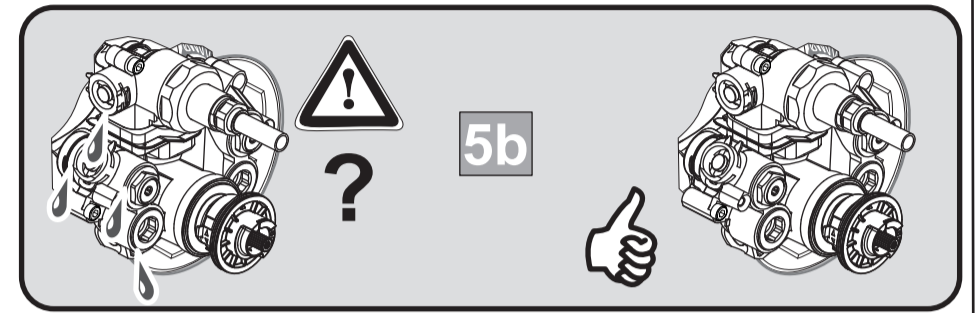

**A 7295**  
**A 7301**

**CERATHERM NAVIGO**  
**A 7295 .. A7301 ..**

**Ideal Standard**

0925 / A 869 016  
Made in Germany

**A7295**

**A7301**

Ideal Standard International NV  
 Corporate Village – Gent Building  
 Da Vincilaan 2  
 1935 Zaventem  
 Belgium  
[www.idealstandard.com](http://www.idealstandard.com)