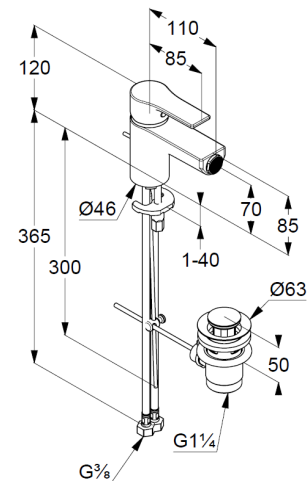

Technische Daten/ Technical Data

KLUDI ZENTA SL
single lever bidet mixer
DN 15

Ref.: 485300565

Finishes:
05 chrome

Product description
Manufacturer KLUDI GmbH & Co. KG
Typ: KLUDI ZENTA SL
single lever bidet mixer
Ref.: 485300565

bidet mixer
single lever mixer
1-hole mounted
solid handle, metal
S- Pointer M24
ceramic cartridge with hot water safety device
flow rate at 3 bar 6 l/min.
flexible hoses G3/8 DVGW approved
rapid installation set
pop up waste G1 1/4 metal

Produktabbildung/ Product picture

Maßzeichnung/ Dimensional drawing

Durchfluss/ Flow rate