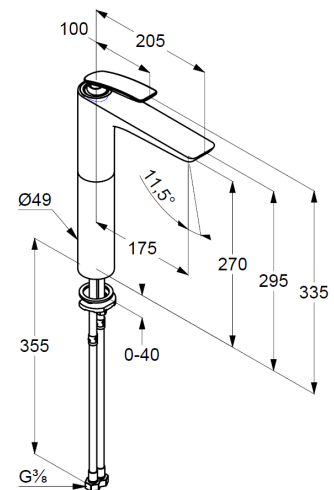

single lever basin mixer for washbowls

Ref.: 522989175

washbowl mixer

single lever mixer

1-hole mounted

solid lever, metal

aerator, S-Pointer M24 PCA

ceramic cartridge with hot water safety device

flow rate at 3 bar 5 l/min.

flexible hoses G3/8 DVGW approved

fixed spout

rapid installation set

without pop up waste

EU taxonomy: max. 6 l/min. -

Substantial Contribution (SC) possible

Produktabbildung/ Product picture

Maßzeichnung/ Dimensional drawing

Durchfluss/ Flow rate