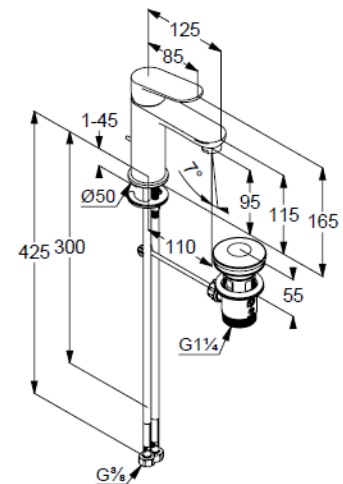

aerator M24 PCA

ceramic cartridge

flow rate at 3 bar 4,5 l/min.

flexible hoses G3/8 DVGW approved

rapid installation set

pop up waste set G1 1/4 metal

EU taxonomy: max. 6 l/min. -

Substantial Contribution (SC) possible

Produktabbildung/ Product picture

Maßzeichnung/ Dimensional drawing

Durchfluss/ Flow rate