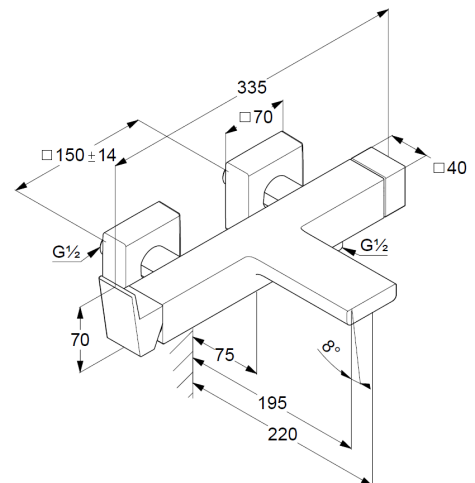

aerator, S-Pointer M24 laminar

protected against back flow

shower outlet G1/2

ceramic cartridge with hot water safety device

flow rate bath at 3 bar 20 l/min.

flow rate shower at 3 bar 18 l/min.

S-unions G1/2 x G3/4

Produktabbildung/ Product picture

Maßzeichnung/ Dimensional drawing

Durchfluss/ Flow rate