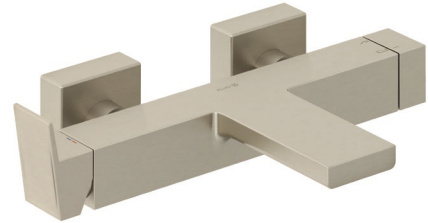

Technische Daten/ Technical Data

KLUDI DECUS

single lever bath-and shower mixer
DN 15

Ref.: 54691N575

Finishes:

N5 Stainless Brushed Nickel PVD

Product description

Manufacturer KLUDI GmbH & Co. KG

Typ: KLUDI DECUS

single lever bath-and shower mixer

Ref.: 54691N575

bath-and shower mixer

single lever mixer

wall mounted

diverter as rotary ceramic valve

solid lever, metal

aerator, S-Pointer M24 laminar

protected against back flow

shower outlet G1/2

ceramic cartridge with hot water safety device

flow rate bath at 3 bar 20 l/min.

flow rate shower at 3 bar 18 l/min.

S-unions G1/2 x G3/4

Produktabbildung/ Product picture