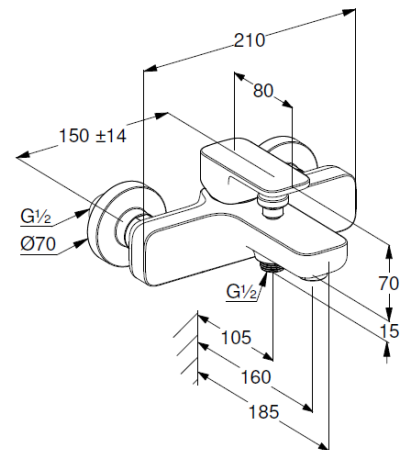

## Technische Daten/ Technical Data

KLUDI RENON

single lever bath-and shower mixer  
DN 15

Ref.: 426915375

Finishes:  
53 matt white

Product description  
Manufacturer KLUDI GmbH & Co. KG  
Typ: KLUDI RENON  
single lever bath-and shower mixer  
Ref.: 426915375

bath-and shower mixer  
single lever mixer  
wall mounted  
automatic diverter: shower/bath  
solid lever, metal  
aerator M24  
protected against back flow  
shower outlet G1/2  
ceramic cartridge with hot water safety device  
flow rate bath at 3 bar 20 l/min.  
flow rate shower at 3 bar 18 l/min.  
S-unions G1/2 x G3/4

### Maßzeichnung/ Dimensional drawing