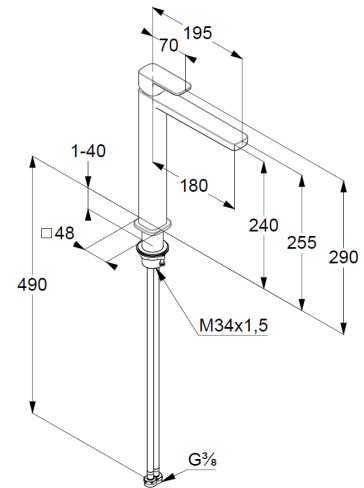

ceramic cartridge with hot water safety device

flow rate at 3 bar 4,5 l/ min.

fixed spout

flexible hoses G3/8 DVGW approved

shank-fixing

without pop up waste

EU taxonomy: max. 6 l/min. -

Substantial Contribution (SC) possible

Produktabbildung/ Product picture

Maßzeichnung/ Dimensional drawing

Durchfluss/ Flow rate