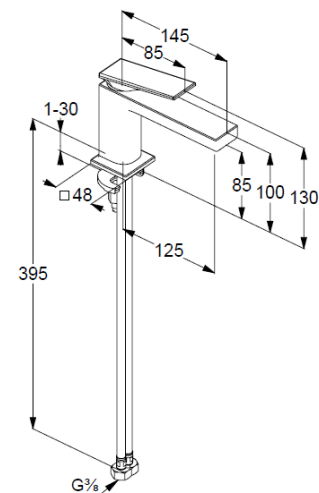

solid lever, metal

aerator, S-Pointer M18,5 PCA

ceramic cartridge with hot water safety device

flow rate at 3 bar 4,5 l/min.

flexible hoses G3/8 DVGW approved

rapid installation set

EU taxonomy: max. 6 l/min. -

### Maßzeichnung/ Dimensional drawing