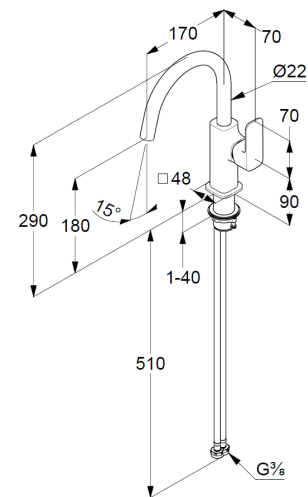

Technische Daten/ Technical Data

KLUDI RENON
single lever basin mixer
DN 15

Ref.: 420285375

Finishes:
53 matt white

Product description
Manufacturer KLUDI GmbH & Co. KG
Typ: KLUDI RENON
single lever basin mixer
Ref.: 420285375

basin mixer
single lever mixer
1-hole mounted
solid lever, metal
lateral actuation
swivel spout (360°)
aerator M18,5 PCA
ceramic cartridge with hot water safety device
flow rate at 3 bar 4,5 l/min.
flexible hoses G3/8 DVGW approved
shank-fixing
EU taxonomy: max. 6 l/min. -
Substantial Contribution (SC) possible

Produktabbildung/ Product picture

Maßzeichnung/ Dimensional drawing

Durchfluss/ Flow rate