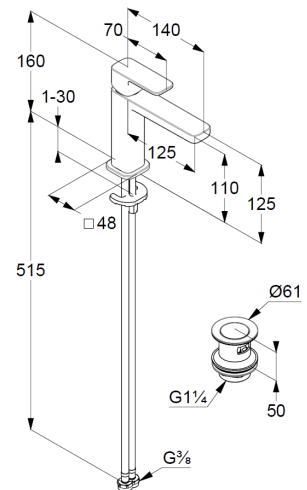

aerator M18,5 PCA

ceramic cartridge with hot water safety device

flow rate at 3 bar 4,5 l/min.

flexible hoses G3/8 DVGW approved

rapid installation set

push open waste G1 1/4

for washbasin with overflow

EU taxonomy: max. 6 l/min. -

Substantial Contribution (SC) possible

Produktabbildung/ Product picture

Maßzeichnung/ Dimensional drawing

Durchfluss/ Flow rate