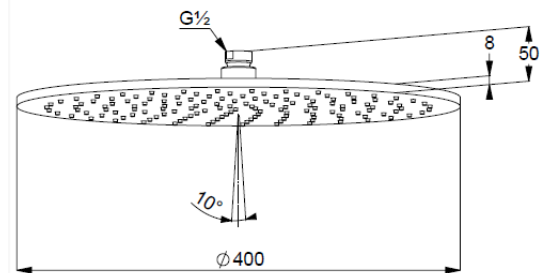

Technische Daten/ Technical Data

KLUDI A-QA
head shower 1 S
400mm
DN 15

Ref.: 6434005-00

Finishes:
05 chrome

Product description
Manufacturer KLUDI GmbH & Co. KG
Typ: KLUDI A-QA
head shower 1 S
400mm
Ref.: 6434005-00

head shower 1 S
1 spray pattern
with cleaning system
flow rate at 3 bar 23 l/min.
connection G1/2
with ball joint
Ø 400mm
sieve seal

Produktabbildung/ Product picture

Maßzeichnung/ Dimensional drawing

Durchfluss/ Flow rate