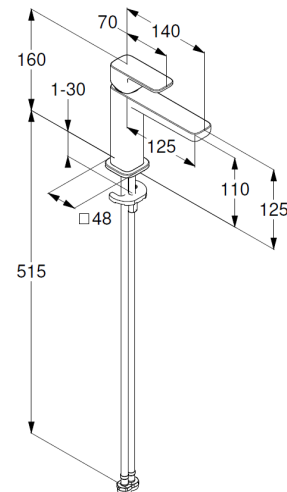

Technische Daten/ Technical Data

KLUDI RENON
single lever basin mixer 110
DN 15

Ref.: 422820575

Finishes:
05 chrome

Product description
Manufacturer KLUDI GmbH & Co. KG
Typ: KLUDI RENON
single lever basin mixer 110
Ref.: 422820575

basin mixer
single lever mixer
1-hole mounted
solid lever, metal
aerator M18,5 PCA
ceramic cartridge with hot water safety device
flow rate at 3 bar 4,5 l/min.
flexible hoses G3/8 DVGW approved
rapid installation set
EU taxonomy: max. 6 l/min. -
Substantial Contribution (SC) possible

Produktabbildung/ Product picture

Maßzeichnung/ Dimensional drawing

Durchfluss/ Flow rate