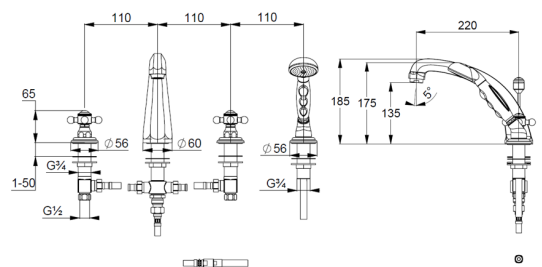

Technische Daten/ Technical Data

KLUDI 1926
4-hole bath/shower mixer
DN 15

Ref.: 515244520

Finishes:
45 gold plated 23 carat

Product description
Manufacturer KLUDI GmbH & Co. KG
Typ: KLUDI 1926
4-hole bath/shower mixer
Ref.: 515244520

4-hole bath/shower mixer
extractable hand shower
with shower hook
automatic diverter: shower/bath
4-hole tiles deck mounted installation
cross handle, metal
aerator M28
protected against back flow
ceramic headparts 180°
flow rate bath at 3 bar 23 l/min.
flow rate shower at 3 bar 17 l/min.
fixed spout
shank-fixing
hand shower hoses M15 x 1500mm
without flexible high pressure supply tubes
KLUDI Ref.: 7544605-00

hand shower 1 S
1 spray pattern
volume
sieve seal
connection G1/2

Produktabbildung/ Product picture

Maßzeichnung/ Dimensional drawing

Durchfluss/ Flow rate