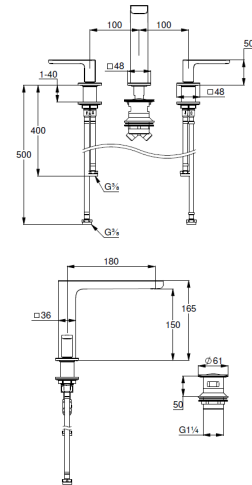

Technische Daten/ Technical Data

KLUDI RENON
3-hole basin mixer
DN 15

Ref.: 423930575

Finishes:
05 chrome

Product description
Manufacturer KLUDI GmbH & Co. KG
Typ: KLUDI RENON
3-hole basin mixer
Ref.: 423930575

3-hole basin mixer
3-hole mounted
solid lever, metal
aerator M18,5 PCA
ceramic headparts 90°
flow rate at 3 bar 4,5 l/min.
fixed spout
flexible hoses G3/8 DVGW approved
rapid installation set
push open waste G1 1/4
for washbasin with overflow
EU taxonomy: max. 6 l/min. -
Substantial Contribution (SC) possible

Produktabbildung/ Product picture

Maßzeichnung/ Dimensional drawing

Durchfluss/ Flow rate