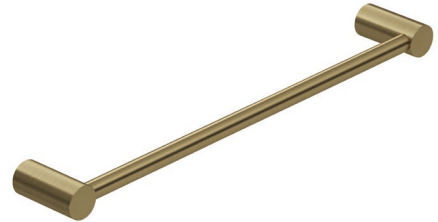

## Technische Daten/ Technical Data

KLUDI-VELA R  
hand towel holder

Ref.: 58980NO

Finishes:  
NO Brushed Gold (18) PVD

Product description  
Manufacturer KLUDI GmbH & Co. KG  
Typ: KLUDI-VELA R  
hand towel holder  
Ref.: 58980NO

hand towel holder  
L= 450mm  
fixed  
wall mounted  
with fixing material screws and dowels  
wall holder metal

Produktabbildung/ Product picture

Maßzeichnung/ Dimensional drawing