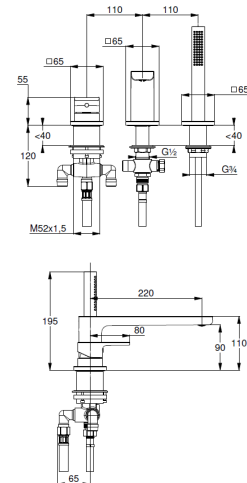

Technische Daten/ Technical Data

KLUDI RENON
bath-and shower mixer
DN 15

Ref.: 424483975

Finishes:
39 matt black

Product description
Manufacturer KLUDI GmbH & Co. KG
Typ: KLUDI RENON
bath-and shower mixer
Ref.: 424483975

3-hole bath-and shower mixer
single lever mixer
extractable hand shower
automatic diverter: shower/bath
3-hole mounted
solid lever, metal
aerator M24
protected against back flow
ceramic cartridge with hot water safety device
flow rate bath at 3 bar 23 l/min.
flow rate shower at 3 bar 13 l/min.
fixed spout
shank-fixing
without flexible high pressure supply tubes Ref.: 7544605-00
extractable hoses M15 x 1500mm

hand shower 1 S
1 spray pattern
volume
with cleaning system
sieve seal

Produktabbildung/ Product picture

Maßzeichnung/ Dimensional drawing

Durchfluss/ Flow rate