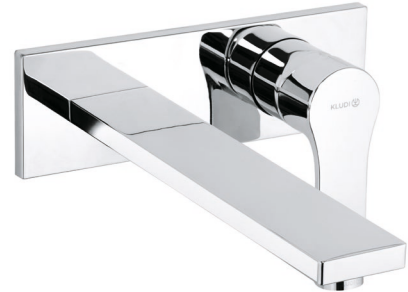

Technische Daten/ Technical Data

KLUDI ZENTA SL

concealed single lever basin mixer
DN 15

Ref.: 482480565

Finishes:
05 chrome

Product description

Manufacturer KLUDI GmbH & Co. KG

Typ: KLUDI ZENTA SL

concealed single lever basin mixer

Ref.: 482480565

concealed basin mixer

projection 230mm

single lever mixer

trim set without pre-installation set

for preinstallation set KLUDI Ref.: 38242

wall mounted

solid lever, metal

aerator, S-Pointer M24 PCA

flow rate at 3 bar 5 l/min.

fixed spout

EU taxonomy: max. 6 l/min. -

Substantial Contribution (SC) possible

Produktabbildung/ Product picture

Maßzeichnung/ Dimensional drawing