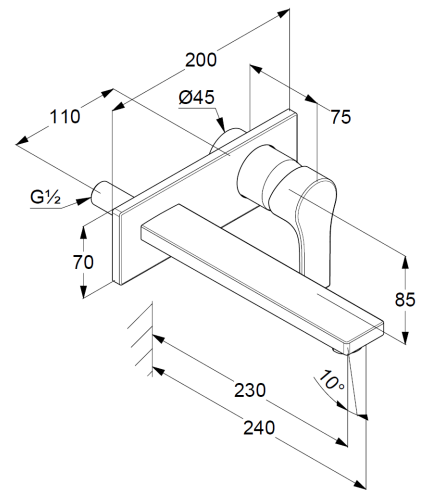

solid lever, metal

aerator, S-Pointer M24 PCA

flow rate at 3 bar 5 l/min.

fixed spout

EU taxonomy: max. 6 l/min. -

Substantial Contribution (SC) possible

Produktabbildung/ Product picture

Maßzeichnung/ Dimensional drawing