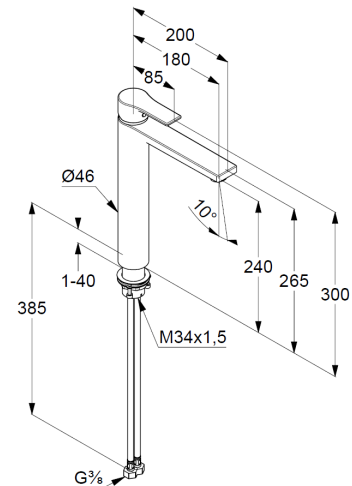

single lever basin mixer for washbowls

Ref.: 482560565

washbowl mixer

single lever mixer

1-hole mounted

solid lever, metal

aerator M24 PCA

ceramic cartridge with hot water safety device

flow rate at 3 bar 5 l/min.

flexible hoses G3/8 DVGW approved

fixed spout

shank-fixing

without pop up waste

EU taxonomy: max. 6 l/min. -

Substantial Contribution (SC) possible

Produktabbildung/ Product picture

Maßzeichnung/ Dimensional drawing

Durchfluss/ Flow rate