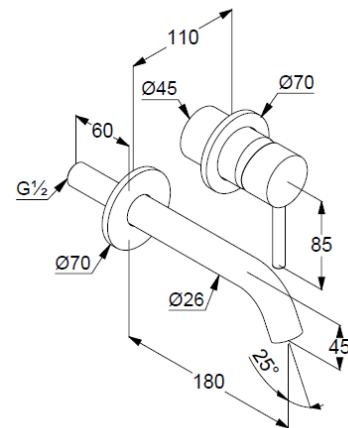

Technische Daten/ Technical Data

KLUDI BOZZ

concealed single lever basin mixer
DN 15

Ref.: 382443976

Finishes:
39 matt black

Product description
Manufacturer KLUDI GmbH & Co. KG
Typ: KLUDI BOZZ
concealed single lever basin mixer
Ref.: 382443976

concealed single lever basin mixer
projection 180mm
trim set without pre-installation set
for pre-installation set KLUDI Ref.: 38243
wall mounted
solid lever, metal
aerator, S-Pointer M24 PCA
flow rate at 3 bar 5 l/min.
fixed spout
EU taxonomy: max. 6 l/min. -
Substantial Contribution (SC) possible

Produktabbildung/ Product picture

Maßzeichnung/ Dimensional drawing

Durchfluss/ Flow rate