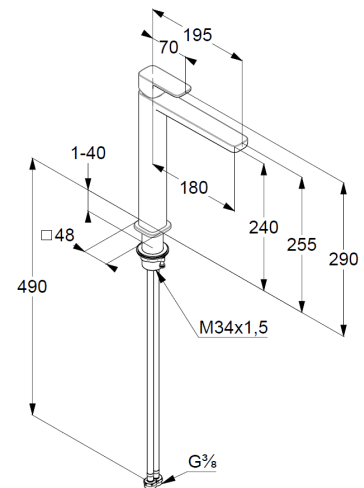

solid lever, metal

aerator M18,5 PCA

ceramic cartridge with hot water safety device

flow rate at 3 bar 4,5 l/ min.

fixed spout

flexible hoses G3/8 DVGW approved

shank-fixing

without pop up waste

### Maßzeichnung/ Dimensional drawing