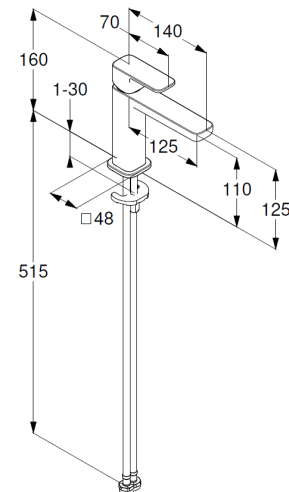

ceramic cartridge with hot water safety device

flow rate at 3 bar 4,5 l/min.

flexible hoses G3/8 DVGW approved

rapid installation set

EU taxonomy: max. 6 l/min. -

Substantial Contribution (SC) possible

Produktabbildung/ Product picture

Maßzeichnung/ Dimensional drawing

Durchfluss/ Flow rate