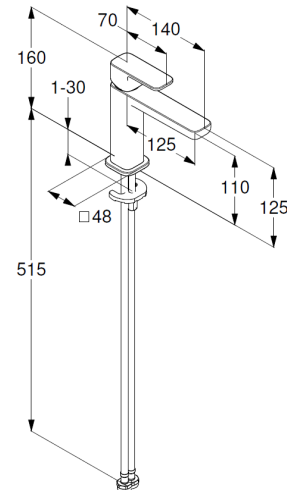

single lever basin mixer 110

Ref.: 42282N175

basin mixer

single lever mixer

1-hole mounted

solid lever, metal

aerator M18,5 PCA

ceramic cartridge with hot water safety device

flow rate at 3 bar 4,5 l/min.

flexible hoses G3/8 DVGW approved

rapid installation set

EU taxonomy: max. 6 l/min. -

Substantial Contribution (SC) possible

### Produktabbildung/ Product picture

### Maßzeichnung/ Dimensional drawing