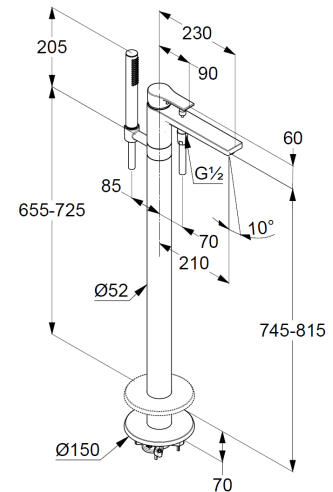

bath and shower mixer  
single lever mixer  
trim set without pre-installation set  
for pre-installation set KLUDI FLEXX.BOXX Art. Nr. 88088  
floor standing for free standing bathtubs  
with shower hook  
automatic diverter: shower/ bath  
solid lever, metal  
aerator M24  
protected against back flow  
shower outlet G1/2  
ceramic cartridge with hot water safety device  
flow rate bath at 3 bar 22 l/min.  
flow rate shower at 3 bar 13 l/min.  
fixed spout  
hand shower and shower hose 1250mm

A-QA hand shower 1 S  
1 spray pattern  
volume  
with cleaning system  
sieve seal

shower hose  
plastic coated  
with conical nuts  
anti twist  
G1/2 x G1/2 x 1250mm

### Maßzeichnung/ Dimensional drawing