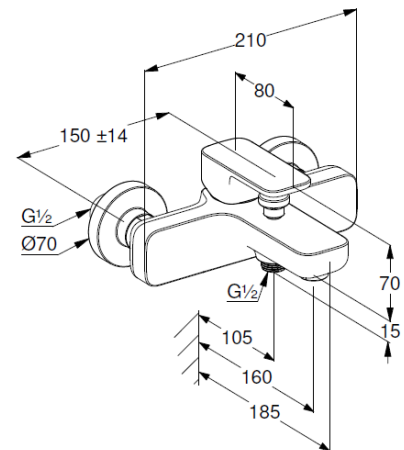

protected against back flow

shower outlet G1/2

ceramic cartridge with hot water safety device

flow rate bath at 3 bar 20 l/min.

flow rate shower at 3 bar 18 l/min.

S-unions G1/2 x G3/4

### Produktabbildung/ Product picture

### Maßzeichnung/ Dimensional drawing