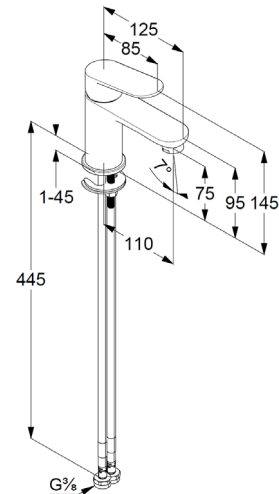

Technische Daten/ Technical Data

KLUDI-X1

single lever basin mixer 75
DN 15

Ref.: 322903975

Finishes:
39 matt black

Product description
Manufacturer KLUDI GmbH & Co. KG
Typ: KLUDI-X1
single lever basin mixer 75
Ref.: 322903975

basin mixer
single lever mixer
1-hole mounted
solid lever, metal
aerator M24 PCA
ceramic cartridge
flow rate at 3 bar 4,5 l/min.
flexible hoses G3/8 DVGW approved
rapid installation set
EU taxonomy: max. 6 l/min. -
Substantial Contribution (SC) possible

Produktabbildung/ Product picture

Maßzeichnung/ Dimensional drawing

Durchfluss/ Flow rate