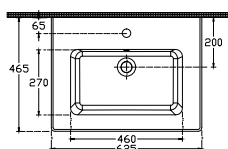

ISVEA

SistemaT Flat Washbasin 62cm

Features

With Tap Hole
With Overflow Hole
Suitable For Furniture & Wall Use

Dimensions

465 x 625 mm

Weight

15,4 kg

Product Code

10SL50061

Version

Complementary Products

Plastic Push-Open Ceramic POP-UP
Auxiliary Material (Overflow Hole Ring)
Auxiliary Material (Mounting Kit)

Color

White

Compatible Furniture Products