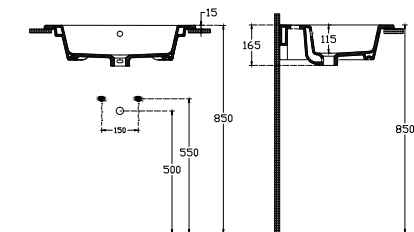

ISVEA

SistemaT Flat Washbasin 62cm

Features

With Tap Hole
With Overflow Hole
Suitable For Furniture & Wall Use

Dimensions

465 x 625 mm

Weight

15,4 kg

Product Code

10SL50061

Version

Complementary Products

Plastic Push-Open Ceramic POP-UP
Auxiliary Material (Overflow Hole Ring)
Auxiliary Material (Mounting Kit)

Color

White

Compatible Furniture Products