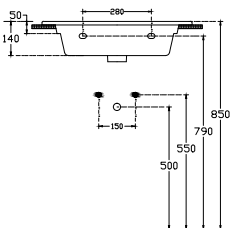

ISVEA

SistemaT Flat Washbasin 62cm

Features

With Tap Hole
With Overflow Hole
Suitable For Furniture & Wall Use

Dimensions

465 x 625 mm

Weight

15,4 kg

Product Code

10SL50061

Version

Complementary Products

Plastic Push-Open Ceramic POP-UP
Auxiliary Material (Overflow Hole Ring)
Auxiliary Material (Mounting Kit)

Color

White

Compatible Furniture Products